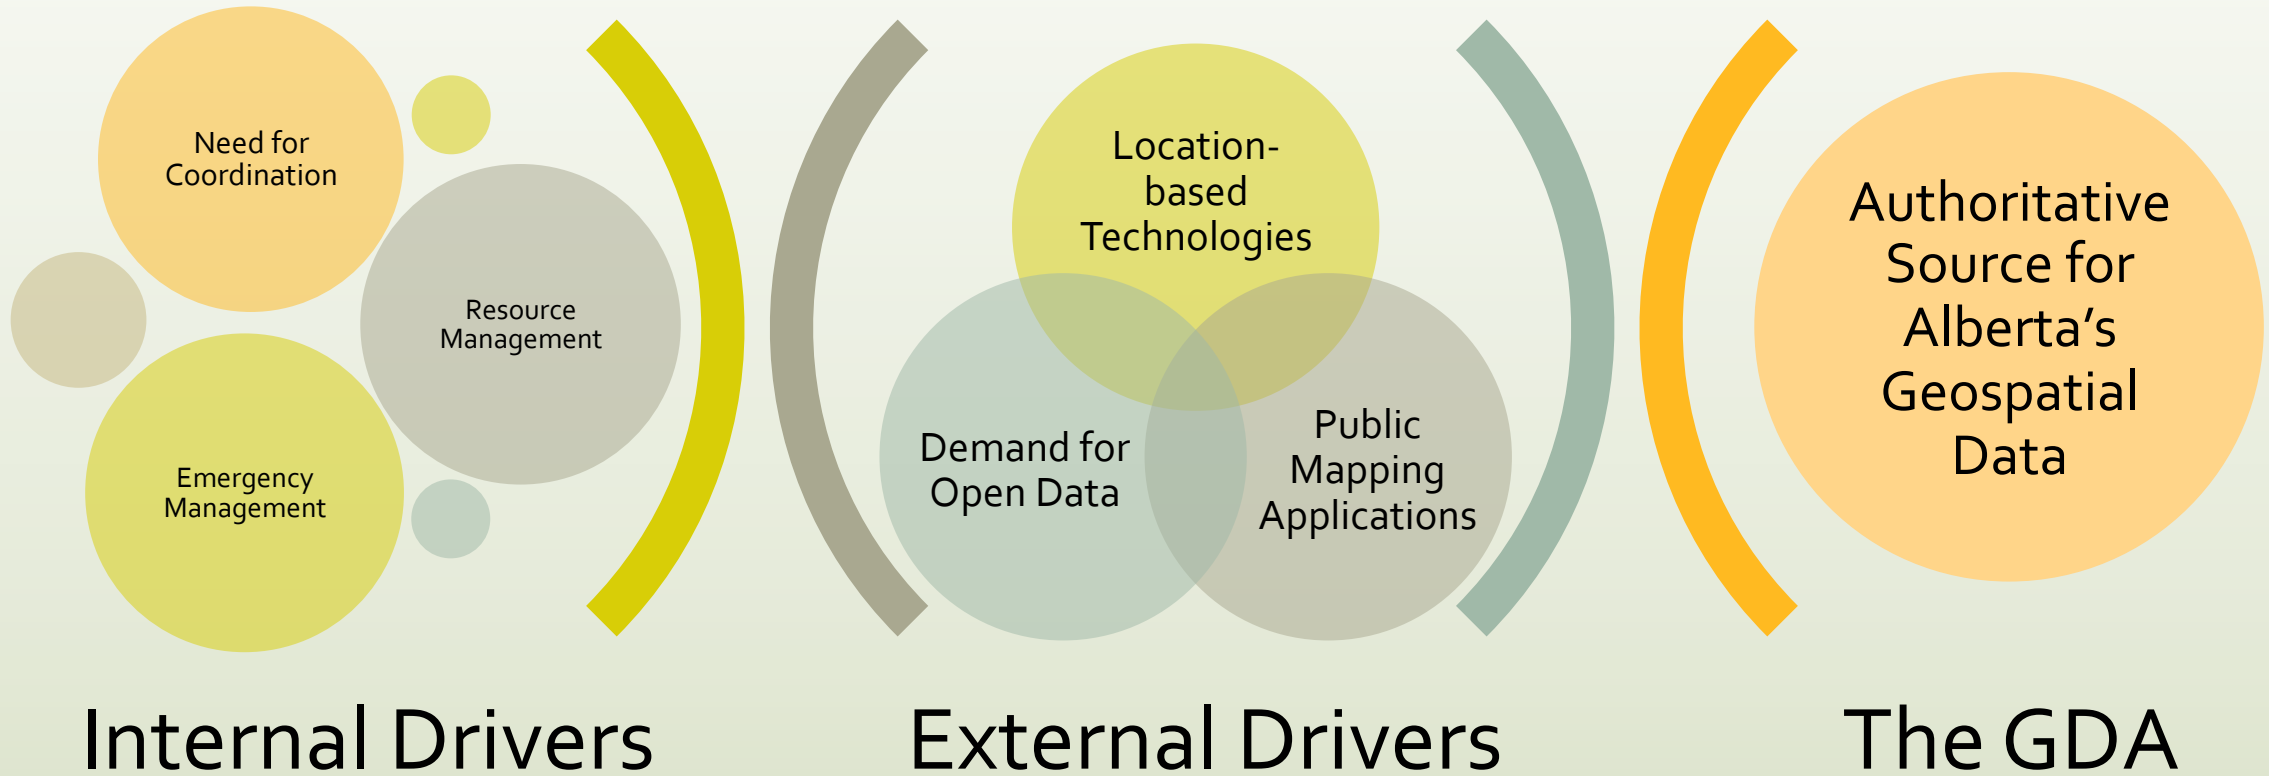

GeoDiscover Alberta

Daryl McEwan | Alberta's Open GeoSpatial Data

The GeoDiscover Story

A ONE GOVERNMENT APPROACH

THE GENESIS

A FEDERATED MODEL – WHY?

Large Land Base 255,541 sq mi

- Sparse Population Distribution
- 1.5 times the size of California with about a 1/10 of the population

Resource Based Economy

- Highly Specialized Interests
- Technology Enabled – SuperNet

Independent Culture

- Demand for Autonomy
- Demand for Expertise

COLLABORATION REQUIRED

Alberta's Geospatial Data Infrastructure, the **AGDI**, ensures there is an authority to facilitate this collaborative framework providing critical linkages between stakeholders.

MILESTONE

In 2013 GeoDiscover Alberta was tasked with being the keepers of Alberta's Geospatial Data Infrastructure.

FUTURE MILESTONES

Opening the Data

THE DISCOVERY PORTAL

POLICY TO PORTAL

PORTAL TO POLICY

Data associated to a location and freely available in a non-proprietary format that can be consumed and cross-referenced with other datasets.

Open GeoSpatial Data enhances analysis, as data can be assessed in a broader context, enabling a systems perspective.